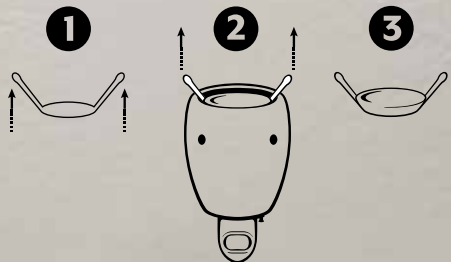

**Grab Tabs (25 Pack) \$3**

Use the Grab Tab™ to easily change the wax in Plug-In Scentsy Warmers. No Grab Tab? Turn the warmer on and soften the wax for 2-3 minutes, remove wax, then clean the dish with a paper towel.